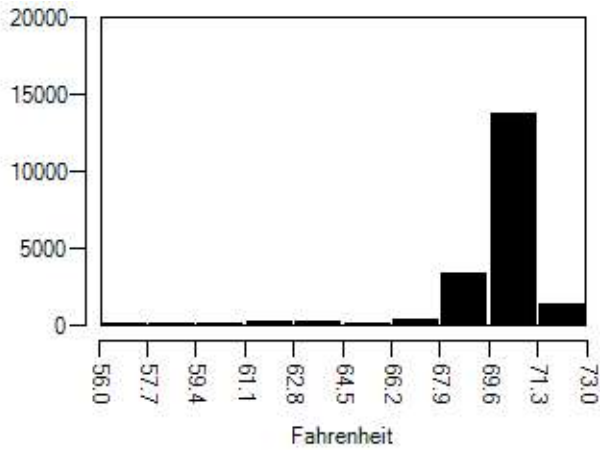

Visible Light Reference

2/23/2007 10:37:36 AM

This area is above the skylight closest to slider and to the right facing slider.

Infrared Reference Image Not Specified

IR Reference Image

Histogram

Image Info