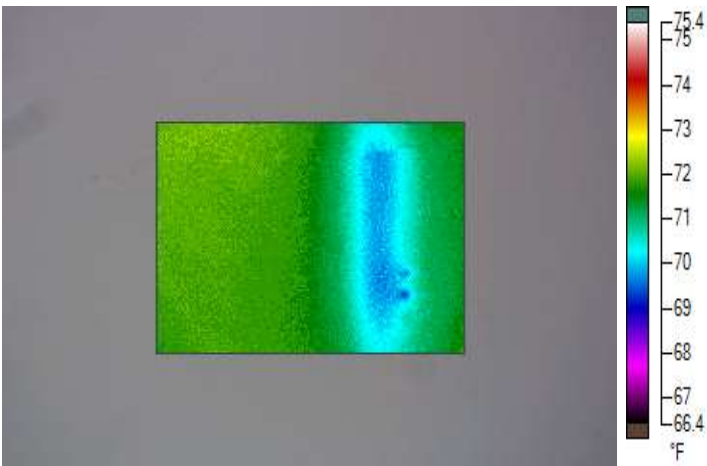

Visible Light Reference

2/23/2007 10:37:36 AM

This area is above the skylight closest to slider and to the right facing slider.

Infrared Reference Image Not Specified

IR Reference Image

Histogram

Image Info

| | |
|---------------------|---------------------|
| Emissivity | 0.95 |
| Background | 68.0 °F |
| Average Temperature | 70.2 °F |
| Calibration Range | -4.0 °F to 212.0 °F |
| Camera Model | FLXR2 |

| | |
|----------------------|--|
| File Location | C:\Documents and Settings\Paul Hollup\My Documents\Infrared camera pictures\421 Washington Place\IR20070223_0048.is2 |
| Image Range | 56.6 °F to 72.5 °F |
| Image Time | 2/23/2007 10:37:36 AM |
| Lens Description | 20mm/F0.8 |
| Lens Serial # | 40948-3304 |
| Manufacturer | Infrared Solutions |
| OCA Version | 3.0.1.30 |
| DSP Version | 4.1.0.0 |
| Camera Serial Number | FLXR2-060410 |

IR20070223_0049.is2

2/23/2007 10:38:07 AM

This area is between the two skylights, below the skylight that was installed.

Visible Light Reference

Infrared Reference Image Not Specified

IR Reference Image

Histogram