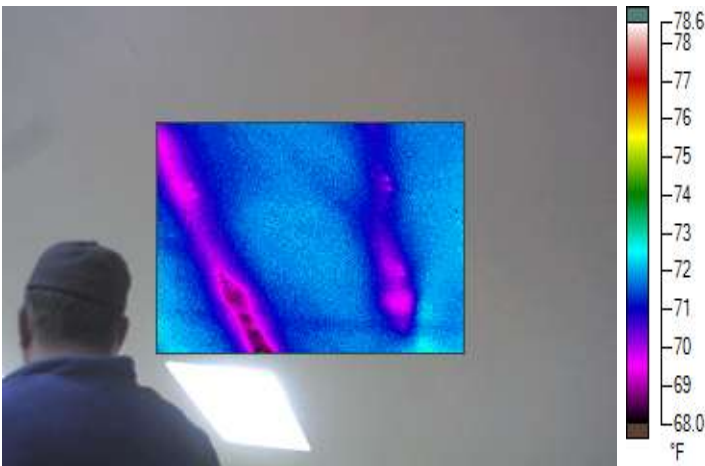

IR20070223_0052.is2

2/23/2007 10:39:30 AM

This photo is the new installed skylight. the area is at the peak of skylight.

Visible Light Reference

Infrared Reference Image Not Specified

IR Reference Image

Histogram

| | |
|----------------------|--|
| File Location | C:\Documents and Settings\Paul Hollup\My Documents\Infrared camera pictures\421 Washington Place\IR20070223_0052.is2 |
| Image Range | 66.2 °F to 73.0 °F |
| Image Time | 2/23/2007 10:39:30 AM |
| Lens Description | 20mm/F0.8 |
| Lens Serial # | 40948-3304 |
| Manufacturer | Infrared Solutions |
| OCA Version | 3.0.1.30 |
| DSP Version | 4.1.0.0 |
| Camera Serial Number | FLXR2-060410 |

IR20070223_0053.is2

2/23/2007 10:42:06 AM

Visible Light Reference

Infrared Reference Image Not Specified

IR Reference Image

Histogram

Image Info

| | |
|---------------------|--|
| Emissivity | 0.95 |
| Background | 68.0 °F |
| Average Temperature | 70.5 °F |
| Calibration Range | -4.0 °F to 212.0 °F |
| Camera Model | FLXR2 |
| File Location | C:\Documents and Settings\Paul Hollup\My Documents\Infrared camera pictures\421 Washington Place\IR20070223_0053.is2 |

IR20070223_0055.is2

Visible Light Reference

2/23/2007 10:45:01 AM

This picture was taken between the two skylights where the water stain is coming from the skylight that was installed. Recommend checking roof and skylight area.