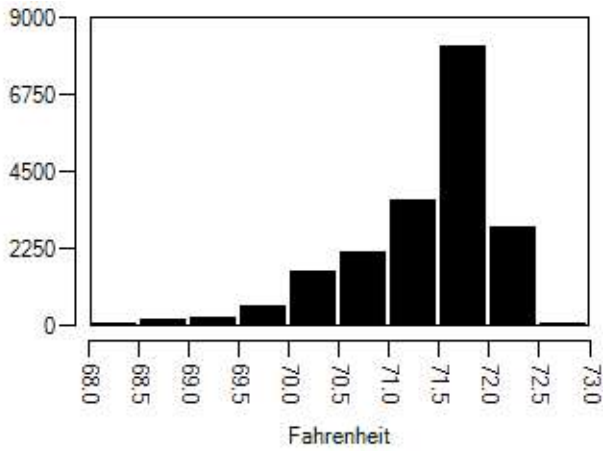

Infrared Reference Image Not Specified

IR Reference Image

Histogram

Image Info

Emissivity	0.95
Background	68.0 °F
Average Temperature	71.4 °F
Calibration Range	-4.0 °F to 212.0 °F
Camera Model	FLXR2