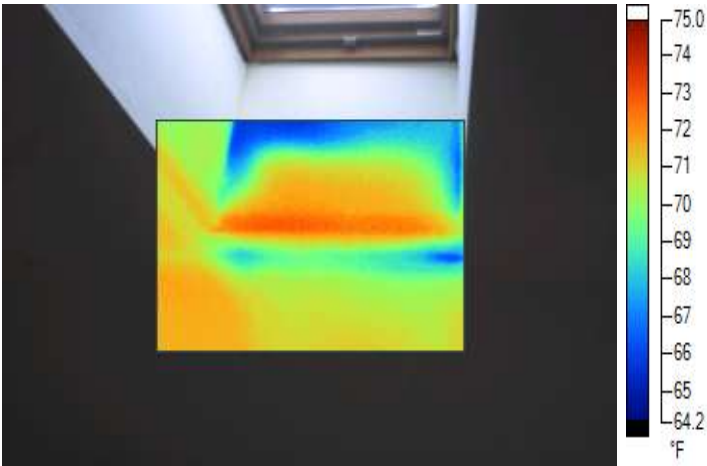

IR20070223_0053.is2

2/23/2007 10:42:06 AM

Visible Light Reference