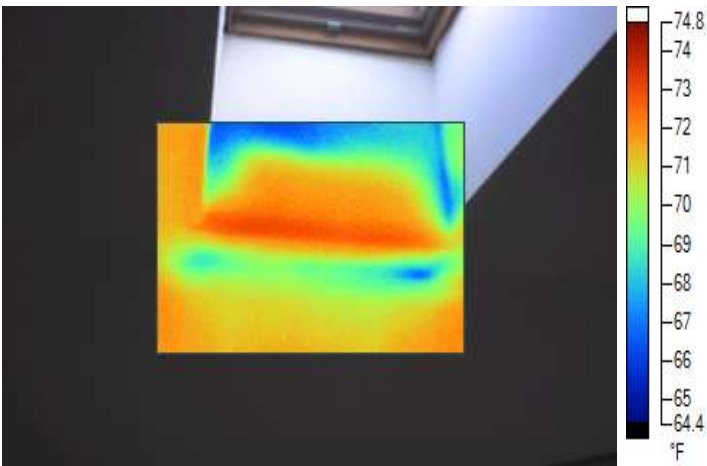

Visible Light Reference

2/23/2007 10:37:36 AM

This area is above the skylight closest to slider and to the right facing slider.

Infrared Reference Image Not Specified

IR Reference Image

Histogram

Image Info

| | |
|----------------------|--|
| File Location | C:\Documents and Settings\Paul Hollup\My Documents\Infrared camera pictures\421 Washington Place\IR20070223_0048.is2 |
| Image Range | 56.6 °F to 72.5 °F |
| Image Time | 2/23/2007 10:37:36 AM |
| Lens Description | 20mm/F0.8 |
| Lens Serial # | 40948-3304 |
| Manufacturer | Infrared Solutions |
| OCA Version | 3.0.1.30 |
| DSP Version | 4.1.0.0 |
| Camera Serial Number | FLXR2-060410 |

IR20070223_0049.is2

2/23/2007 10:38:07 AM

This area is between the two skylights, below the skylight that was installed.

Visible Light Reference

Infrared Reference Image Not Specified

IR Reference Image

Histogram