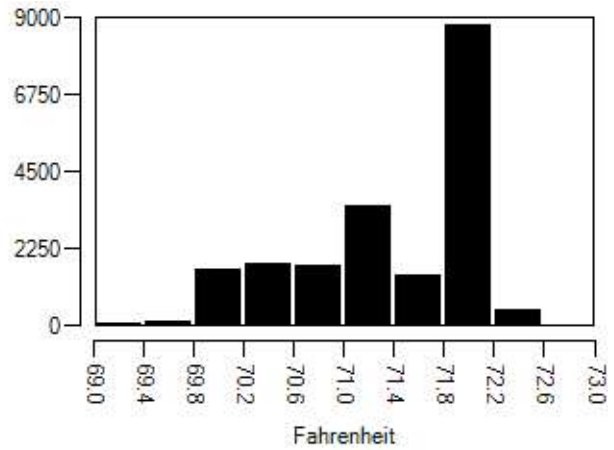

| | |
|----------------------|--|
| File Location | C:\Documents and Settings\Paul Hollup\My Documents\Infrared camera pictures\421 Washington Place\IR20070223_0048.is2 |
| Image Range | 56.6 °F to 72.5 °F |
| Image Time | 2/23/2007 10:37:36 AM |
| Lens Description | 20mm/F0.8 |
| Lens Serial # | 40948-3304 |
| Manufacturer | Infrared Solutions |
| OCA Version | 3.0.1.30 |
| DSP Version | 4.1.0.0 |
| Camera Serial Number | FLXR2-060410 |

IR20070223_0049.is2

2/23/2007 10:38:07 AM

This area is between the two skylights, below the skylight that was installed.

Visible Light Reference

Infrared Reference Image Not Specified

IR Reference Image

Histogram