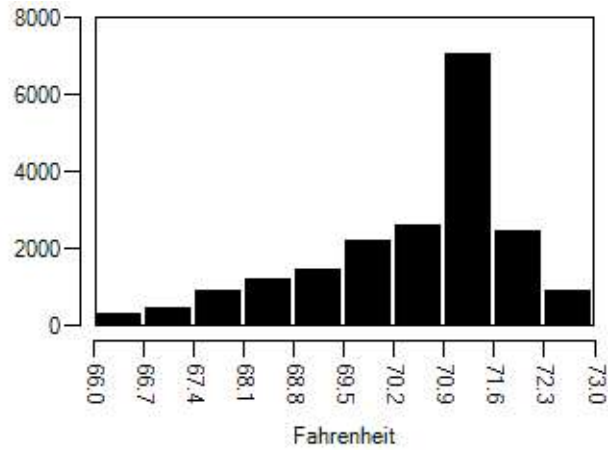

Image Info

| | |
|---------------------|---------------------|
| Emissivity | 0.95 |
| Background | 68.0 °F |
| Average Temperature | 71.4 °F |
| Calibration Range | -4.0 °F to 212.0 °F |
| Camera Model | FLXR2 |

| | |
|----------------------|--|
| File Location | C:\Documents and Settings\Paul Hollup\My Documents\Infrared camera pictures\421 Washington Place\IR20070223_0049.is2 |
| Image Range | 69.4 °F to 72.5 °F |
| Image Time | 2/23/2007 10:38:07 AM |
| Lens Description | 20mm/F0.8 |
| Lens Serial # | 40948-3304 |
| Manufacturer | Infrared Solutions |
| OCA Version | 3.0.1.30 |
| DSP Version | 4.1.0.0 |
| Camera Serial Number | FLXR2-060410 |

IR20070223_0052.is2

2/23/2007 10:39:30 AM

This photo is the new installed skylight. the area is at the peak of skylight.

Visible Light Reference

Infrared Reference Image Not Specified

IR Reference Image

Histogram