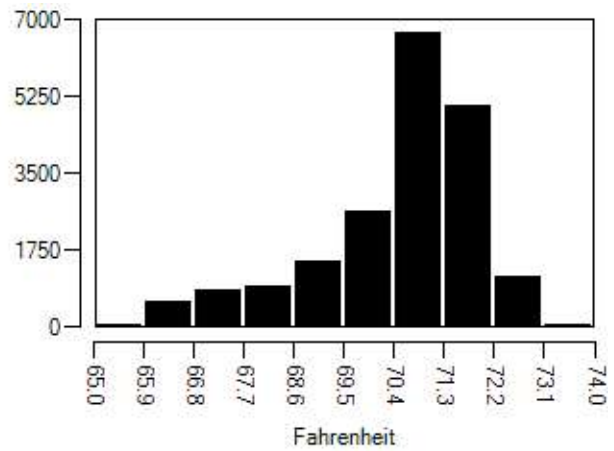

Infrared Reference Image Not Specified

IR Reference Image

Histogram

Image Info

Emissivity	0.95
Background	68.0 °F
Average Temperature	70.5 °F
Calibration Range	-4.0 °F to 212.0 °F
Camera Model	FLXR2
File Location	C:\Documents and Settings\Paul Hollup\My Documents\Infrared camera pictures\421 Washington Place\IR20070223_0053.is2